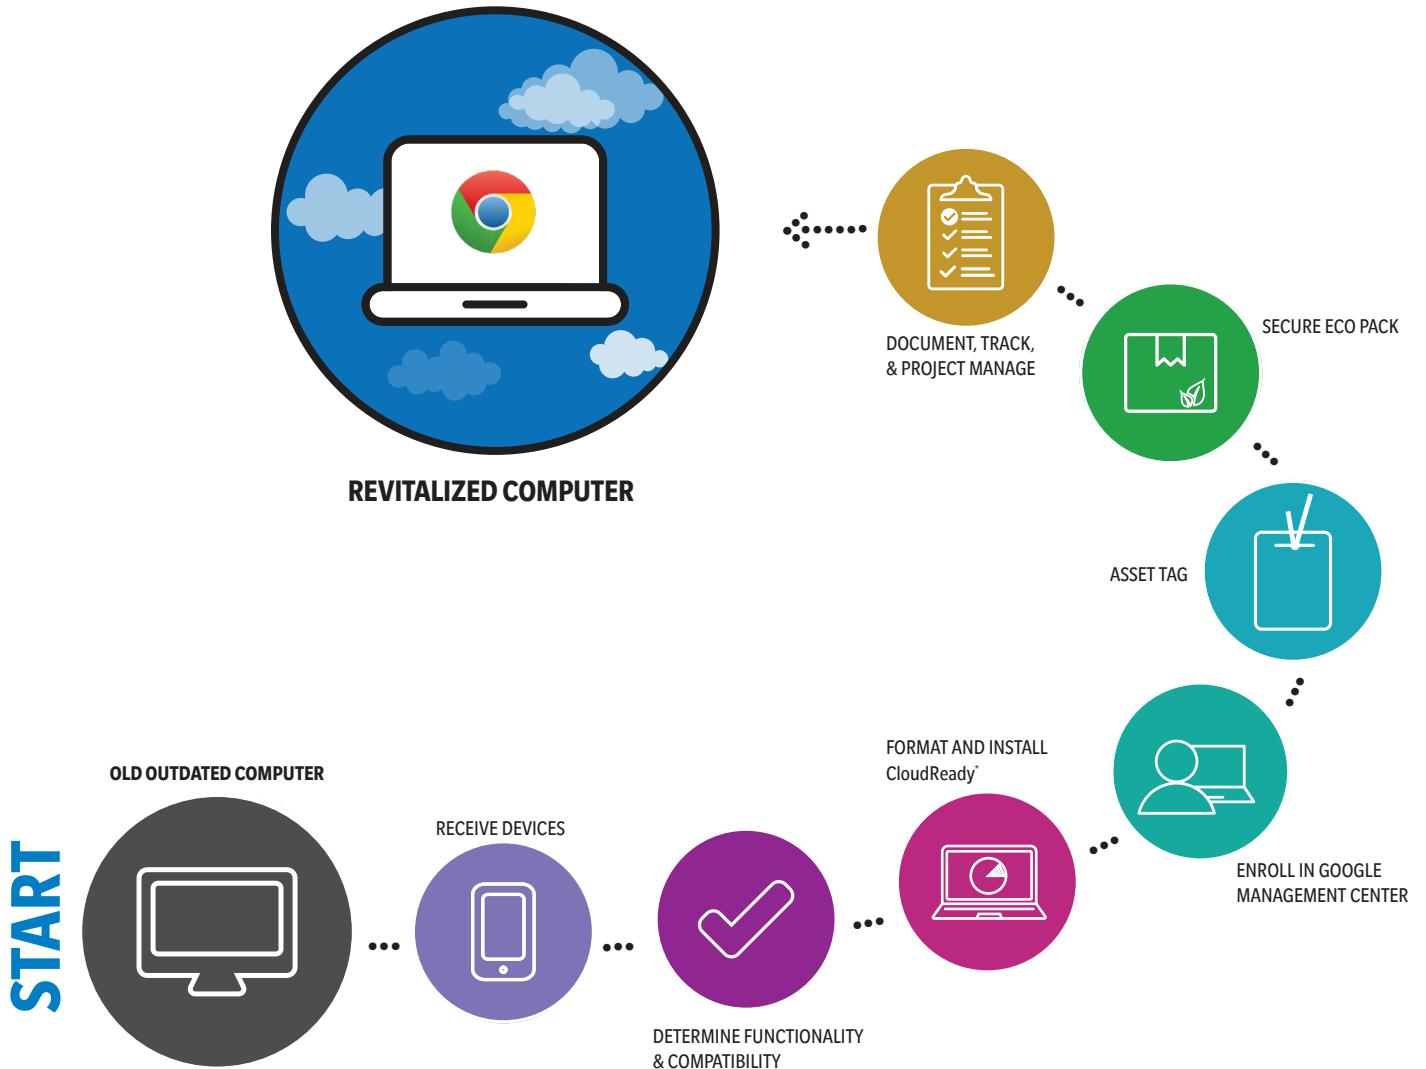

DEPLOYMENT SERVICES

Don't worry about having to do the conversion on your own. Keep your IT professionals focused on the strategic needs of your school and leave the conversion to All Covered. A migration to CloudReady on a fleet of systems can be time consuming and challenging. All Covered's Deployment Services can make all the difference in helping to overcome those challenges and efficiently get these devices where they are needed most.

END TO END PROJECT MANAGEMENT

All Covered offers these services on a per device price which includes the CloudReady License, GMC license, Configuration Services, and Return Shipping.

For more information on refreshing your devices, please email Education@AllCovered.com

*Secure Wipe and Certification of Erasure is additional